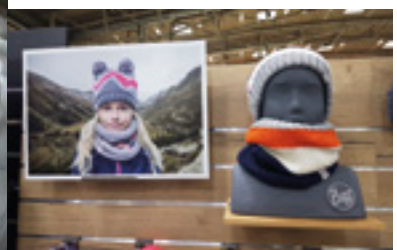

Customized projects

IN-HOUSE PRODUCTION

Pasqual Arnella has its own collection of bust forms and torsos, but we are specialized in developing customized designs. Our purpose is to provide the perfect solution for a better in-store communication.

We take care of sculpting, moulding and manufacturing, ensuring an accurate follow-up of every project to get the perfect interaction with your brand.