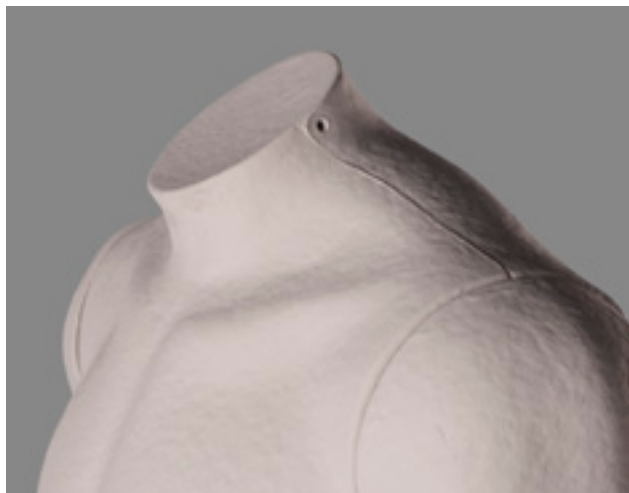

Optional: Baseplate · Head · Hanging fittings · Logotype printing

Finishings: Natural · Painted · Dyed

FEMALE TORSO WITH ARMS

Torsos & Bust forms

Athos

Anthracite dyed colour. Metal baseplate

White painting. Hanging fittings