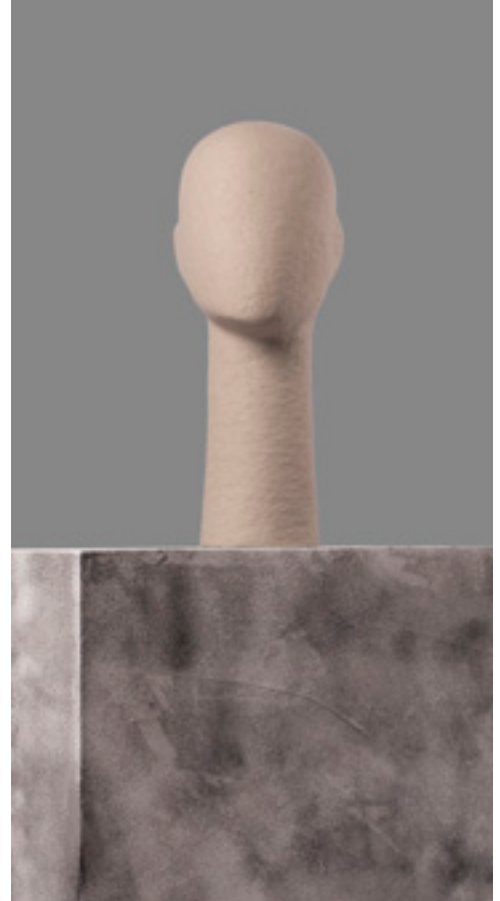

Natural colour

Ref.: PT2739
Size: 56 cm PERIM.
Optional: Logotype printing
Finishings: Natural · Painted · Dyed · Fabric covered

LONG NECK HEAD WITH EARS

Ref.: PT2738
Size: 56 cm PERIM.
Optional: Logotype printing
Finishings: Natural · Painted · Dyed · Fabric covered

LONG NECK HEAD WITHOUT EARS